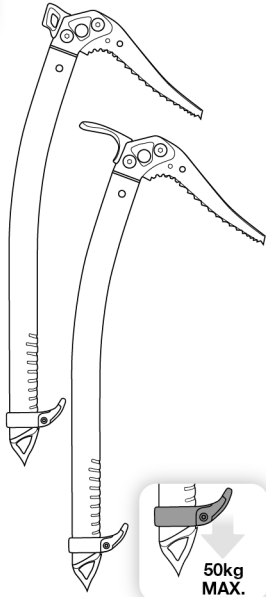

# SUM'TEC

CE 0082 UIAA

(EN) Ice axe for technical mountaineering  
(FR) Piolet alpinisme technique

470 g

55 cm

### Accessories

- Adze / Hammer**  
Panne / Marteau U19 PAN U19 MAR
- Lightweight hammer**  
Mini marteau U19 MLT
- DRY pick**  
Lame DRY U19 DRY
- PUR'ICE pick**  
Lame PUR'ICE U19A PUR
- 2 pick weights + 1 bolt**  
2 masselottes + 1 vis U21600

### Spare parts

- Adze / Hammer**  
Panne / Marteau U19 PAN U19 MAR
- TRIGREST** U016AA00
- ICE pick**  
Lame ICE U19 ICE

PETZL  
F-38920 Crolles  
PETZL.COM  
ISO 9001  
© Petzl  
Made in France

Sustaining our Community  
Au service de la Communauté  
FONDATION-PETZL.ORG

### Head fitting

Montage de la tête