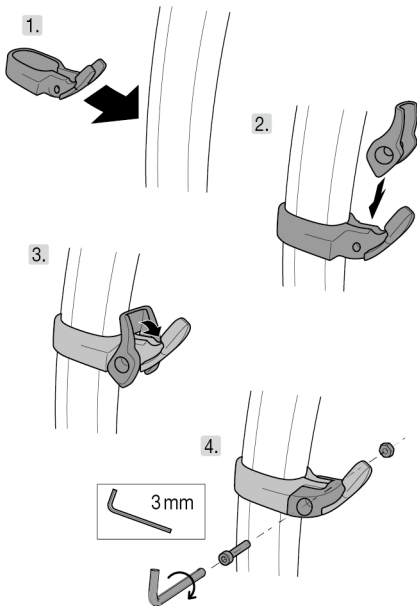

TRIGREST

Preparation
Préparation