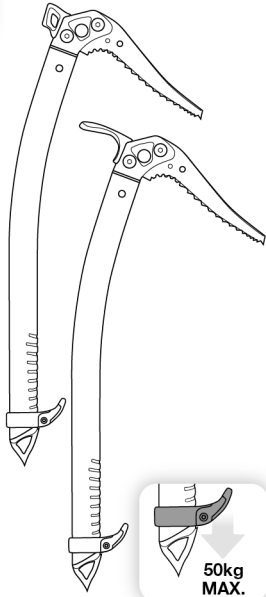

SUM'TEC

CE 0082 UIAA

(EN) Ice axe for technical mountaineering
(FR) Piolet alpinisme technique

470 g

55 cm

Accessories

- Adze / Hammer**
Panne / Marteau U19 PAN U19 MAR
- Lightweight hammer**
Mini marteau U19 MLT
- DRY pick**
Lame DRY U19 DRY
- PUR'ICE pick**
Lame PUR'ICE U19A PUR
- 2 pick weights + 1 bolt**
2 masselottes + 1 vis U21600

Spare parts

- Adze / Hammer**
Panne / Marteau U19 PAN U19 MAR
- TRIGREST** U016AA00
- ICE pick**
Lame ICE U19 ICE

PETZL
F-38920 Crolles
PETZL.COM
ISO 9001
© Petzl
Made in France

Sustaining our Community
Au service de la Communauté
FONDATION-PETZL.ORG