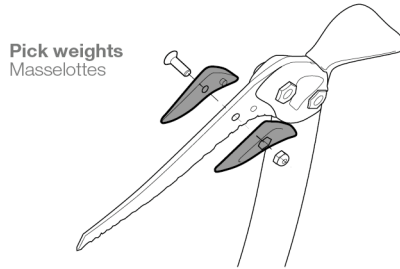

SUM'TEC

CE 0082 UIAA

(EN) Ice axe for technical mountaineering
(FR) Piolet alpinisme technique

470 g

55 cm

Accessories

- Adze / Hammer**
Panne / Marteau U19 PAN U19 MAR
- Lightweight hammer**
Mini marteau U19 MLT
- DRY pick**
Lame DRY U19 DRY
- PUR'ICE pick**
Lame PUR'ICE U19A PUR
- 2 pick weights + 1 bolt**
2 masselottes + 1 vis U21600

Head fitting

Montage de la tête

TRIGREST

Preparation
Préparation

Pick weights

Masselottes

Adjustment

Ajustement