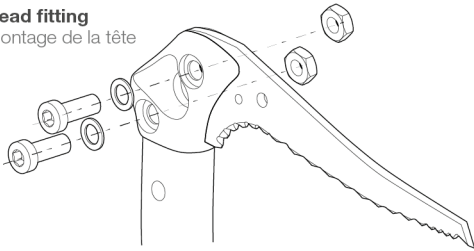

SUM'TEC

CE 0082 UIAA

(EN) Ice axe for technical mountaineering
(FR) Piolet alpinisme technique

470 g

55 cm

Accessories

- Adze / Hammer**
Panne / Marteau U19 PAN U19 MAR
- Lightweight hammer**
Mini marteau U19 MLT
- DRY pick**
Lame DRY U19 DRY
- PUR'ICE pick**
Lame PUR'ICE U19A PUR
- 2 pick weights + 1 bolt**
2 masselottes + 1 vis U21600

Spare parts

- Adze / Hammer**
Panne / Marteau U19 PAN U19 MAR
- TRIGREST** U016AA00
- ICE pick**
Lame ICE U19 ICE

PETZL
F-38920 Crolles
PETZL.COM
ISO 9001
© Petzl
Made in France

Sustaining our Community
Au service de la Communauté
FONDATION-PETZL.ORG

Head fitting

Montage de la tête

TRIGREST

Preparation
Préparation

Pick weights

Masselottes

Adjustment

Ajustement