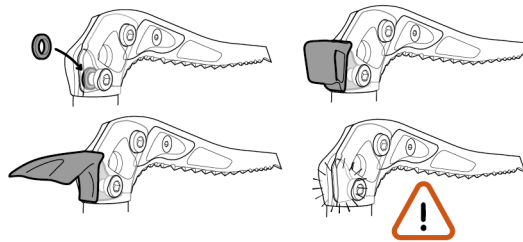

SUM'TEC

CE 0082 UIAA

(EN) Ice axe for technical mountaineering
(FR) Piolet alpinisme technique

470 g

55 cm

Accessories

- Adze / Hammer**
Panne / Marteau U19 PAN U19 MAR
- Lightweight hammer**
Mini marteau U19 MLT
- DRY pick**
Lame DRY U19 DRY
- PUR'ICE pick**
Lame PUR'ICE U19A PUR
- 2 pick weights + 1 bolt**
2 masselottes + 1 vis U21600

Spare parts

- Adze / Hammer**
Panne / Marteau U19 PAN U19 MAR
- TRIGREST** U016AA00
- ICE pick**
Lame ICE U19 ICE

PETZL
F-38920 Crolles
PETZL.COM
ISO 9001
© Petzl
Made in France

Sustaining our Community
Au service de la Communauté
FONDATION-PETZL.ORG

Head fitting

Montage de la tête

TRIGREST

Preparation
Préparation

Pick weights

Masselottes

Adjustment

Ajustement