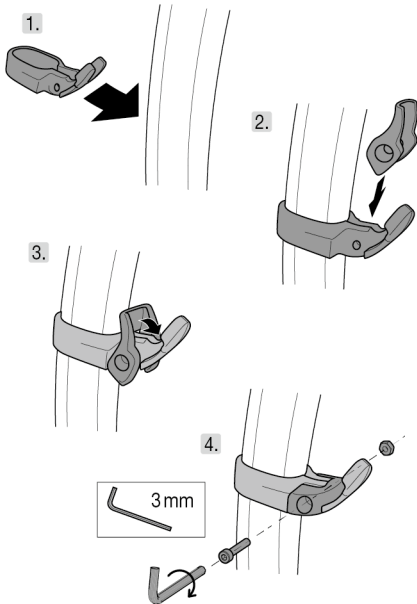

SUM'TEC

CE 0082 UIAA

(EN) Ice axe for technical mountaineering
(FR) Piolet alpinisme technique

470 g

55 cm

Accessories

- Adze / Hammer**
Panne / Marteau U19 PAN U19 MAR
- Lightweight hammer**
Mini marteau U19 MLT
- DRY pick**
Lame DRY U19 DRY
- PUR'ICE pick**
Lame PUR'ICE U19A PUR
- 2 pick weights + 1 bolt**
2 masselottes + 1 vis U21600

Spare parts

- Adze / Hammer**
Panne / Marteau U19 PAN U19 MAR
- TRIGREST** U016AA00
- ICE pick**
Lame ICE U19 ICE

PETZL
F-38920 Crolles
PETZL.COM
ISO 9001
© Petzl
Made in France

Sustaining our Community
Au service de la Communauté
FONDATION-PETZL.ORG

Head fitting

Montage de la tête

TRIGREST

Preparation
Préparation

Pick weights

Masselottes

Adjustment

Ajustement